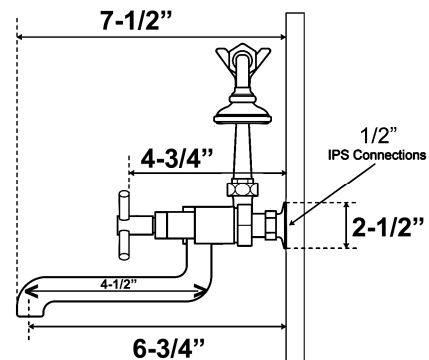

WALL MOUNT TUB FAUCET

Cat. No.
7020-MC

W: 10-1/2"
D: 7-1/2"
H: 12-1/2"

Wall to top of spout: 7-1/2"
Wall to center of spout: 6-3/4"
Spout reach: 4-1/2"

Features:

- ▶ Solid brass construction
- ▶ Elephant spout reach 4-1/2"
- ▶ 7" Centers
- ▶ Centers can be adjusted out to 12" with use of part #4501 (Swivel arms)
- ▶ Telephone handshower with 60" hose and cradle
- ▶ Hand shower handle measures 9-1/2" long
- ▶ 1/4" turn ceramic disc valves
- ▶ Metal cross handles
- ▶ 2" Wall coupler included
- ▶ Contemporary styling

Finishes:

CP Polished Chrome	PB Brushed Nickel
BN Brushed Nickel	PN Polished Nickel
ORB Oil Rubbed Bronze	

Dimensions are nominal and may vary. Dimensions and specifications subject to change without notice.