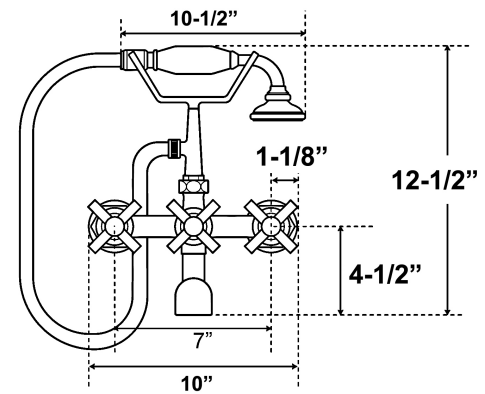

WALL MOUNT TUB FAUCET

Cat. No.
7020-MC

W: 10-1/2"
D: 7-1/2"
H: 12-1/2"

Wall to top of spout: 7-1/2"
Wall to center of spout: 6-3/4"
Spout reach: 4-1/2"

Features:

- ▶ Solid brass construction
- ▶ Elephant spout reach 4-1/2"
- ▶ 7" Centers
- ▶ Centers can be adjusted out to 12" with use of part #4501 (Swivel arms)
- ▶ Telephone handshower with 60" hose and cradle
- ▶ Hand shower handle measures 9-1/2" long
- ▶ 1/4" turn ceramic disc valves
- ▶ Metal cross handles
- ▶ 2" Wall coupler included
- ▶ Contemporary styling

Finishes:

CP Polished Chrome	PB Brushed Nickel
BN Brushed Nickel	PN Polished Nickel
ORB Oil Rubbed Bronze	

Dimensions are nominal and may vary. Dimensions and specifications subject to change without notice.